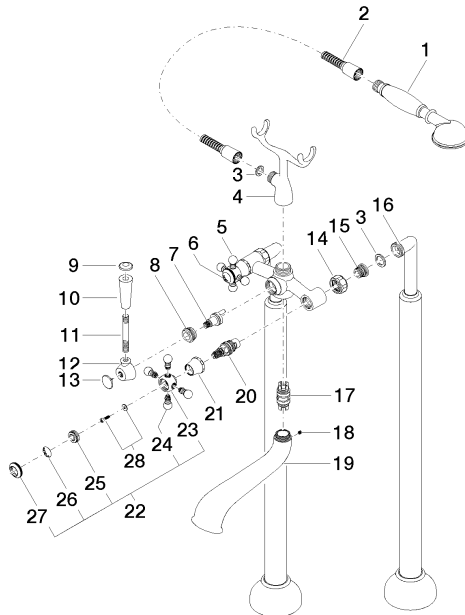

MADISON Two-hole bath mixer for free-standing assembly with hand shower
set - Platinum

MADISON

25 943 360

Certificates

IAPMO_4976 (5). Belgaqua_21-378- WRAS_1911027.
27_2.

25 943 360

MADISON Two-hole bath mixer for free-standing assembly with hand shower set - Platinum

MADISON

25 943 360

Spare parts list

No.	Item Number	Name	Quantity used	Delivery time
1	28 002 970-08	MADISON Metal hand shower with porcelain insert (white) - Platinum	1	40
2	28 104 970-08	Metal shower hose 1/2" x 1/2" x 1250 mm - Platinum	1	40
3	90 14 20 002 00 90	seal	1	2
4	04 17 20 010 00-08	holder	1	-
Spare part can no longer be ordered, please order the replacement item				
5	04 20 36 002 07-08	handle (hot)	1	40
6	09 26 01 011 90	accessories	1	2
7	90 15 01 001 00 90	diverter	1	2
8	09 23 10 007 90	nut	1	2
9	09 30 30 062-08	screw	1	40
10	11 170 370-08	MADISON Lever insert - Platinum	1	40
11	09 28 22 013 90	pipe	1	2
12	09 18 20 011-08	base	1	40
13	09 30 30 064-08	screw	1	40
14	09 23 30 010-08	nut	2	60
15	04 29 05 014 00 90	nipple	2	2
16	12 943 360-08	connection	1	60
17	90 21 10 010 00 90	insert	1	2
18	90 31 11 030 00 90	pin	1	2
19	13 592 380-08	spout	1	60
20	90 90 03 131 00 90	top	2	2
21	09 21 02 055-08	cover	2	40
22	04 20 36 002 06-08	handle (cold)	1	40
23	09 20 36 002-08	handle	2	40
24	09 20 36 004-08	handle	8	40
25	09 20 83 006 90	handle	2	2
26	09 26 01 010 90	accessories	1	2
27	09 20 36 005-08	handle	2	40
28	04 30 30 029 00 90	fixing set	2	2