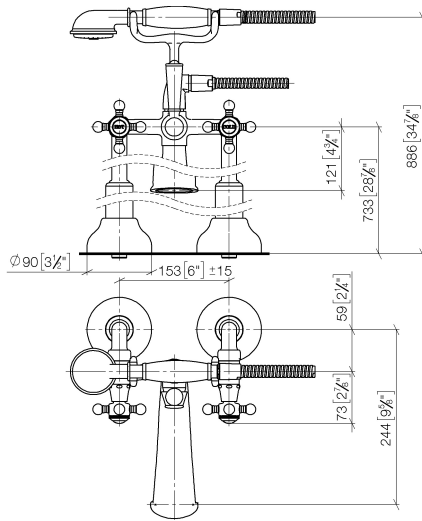

MADISON Two-hole bath mixer for free-standing assembly with hand shower set - Platinum

MADISON

25 943 360

- 245mm projection
- spout: rectangular normal flow
- Hand shower: COMPACT RAIN, max. flow rate 6.8 l/min (at 3 bar)
- hand shower with anti-scale system
- rotary diverter for bath/shower
- wall bracket
- total height 901 mm
- stand pipes height 730 mm
- height up to aerator 610 mm
- slide-on rosettes Ø 90 mm
- gauge 153 mm
- metal shower hose 1250mm with integrated anti-twist protection
- max. flow 51 l/min at 3 bar flow pressure
- WRAS 1911027

Required miscellaneous

- Concealed floor mounting -**
- max. recess depth 160 mm
 - min. recess depth 80 mm

35 951 970-90
0010

25 943 360
mm [inches]

Flow rate chart

Codes & Standards

ASME
A112.18.1/CSA
B125.1

MADISON

25 943 360

Spare parts list

No.	Item Number	Name	Quantity used	Delivery time
1	28 002 970-08	MADISON Metal hand shower with porcelain insert (white) - Platinum	1	40
2	28 104 970-08	Metal shower hose 1/2" x 1/2" x 1250 mm - Platinum	1	40
3	90 14 20 002 00 90	seal	1	2
4	04 17 20 010 00-08	holder	1	-
Spare part can no longer be ordered, please order the replacement item				
5	04 20 36 002 07-08	handle (hot)	1	40
6	09 26 01 011 90	accessories	1	2
7	90 15 01 001 00 90	diverter	1	2
8	09 23 10 007 90	nut	1	2
9	09 30 30 062-08	screw	1	40
10	11 170 370-08	MADISON Lever insert - Platinum	1	40
11	09 28 22 013 90	pipe	1	2
12	09 18 20 011-08	base	1	40
13	09 30 30 064-08	screw	1	40
14	09 23 30 010-08	nut	2	60
15	04 29 05 014 00 90	nipple	2	2
16	12 943 360-08	connection	1	60
17	90 21 10 010 00 90	insert	1	2
18	90 31 11 030 00 90	pin	1	2
19	13 592 380-08	spout	1	60
20	90 90 03 131 00 90	top	2	2
21	09 21 02 055-08	cover	2	40
22	04 20 36 002 06-08	handle (cold)	1	40
23	09 20 36 002-08	handle	2	40
24	09 20 36 004-08	handle	8	40
25	09 20 83 006 90	handle	2	2
26	09 26 01 010 90	accessories	1	2
27	09 20 36 005-08	handle	2	40
28	04 30 30 029 00 90	fixing set	2	2